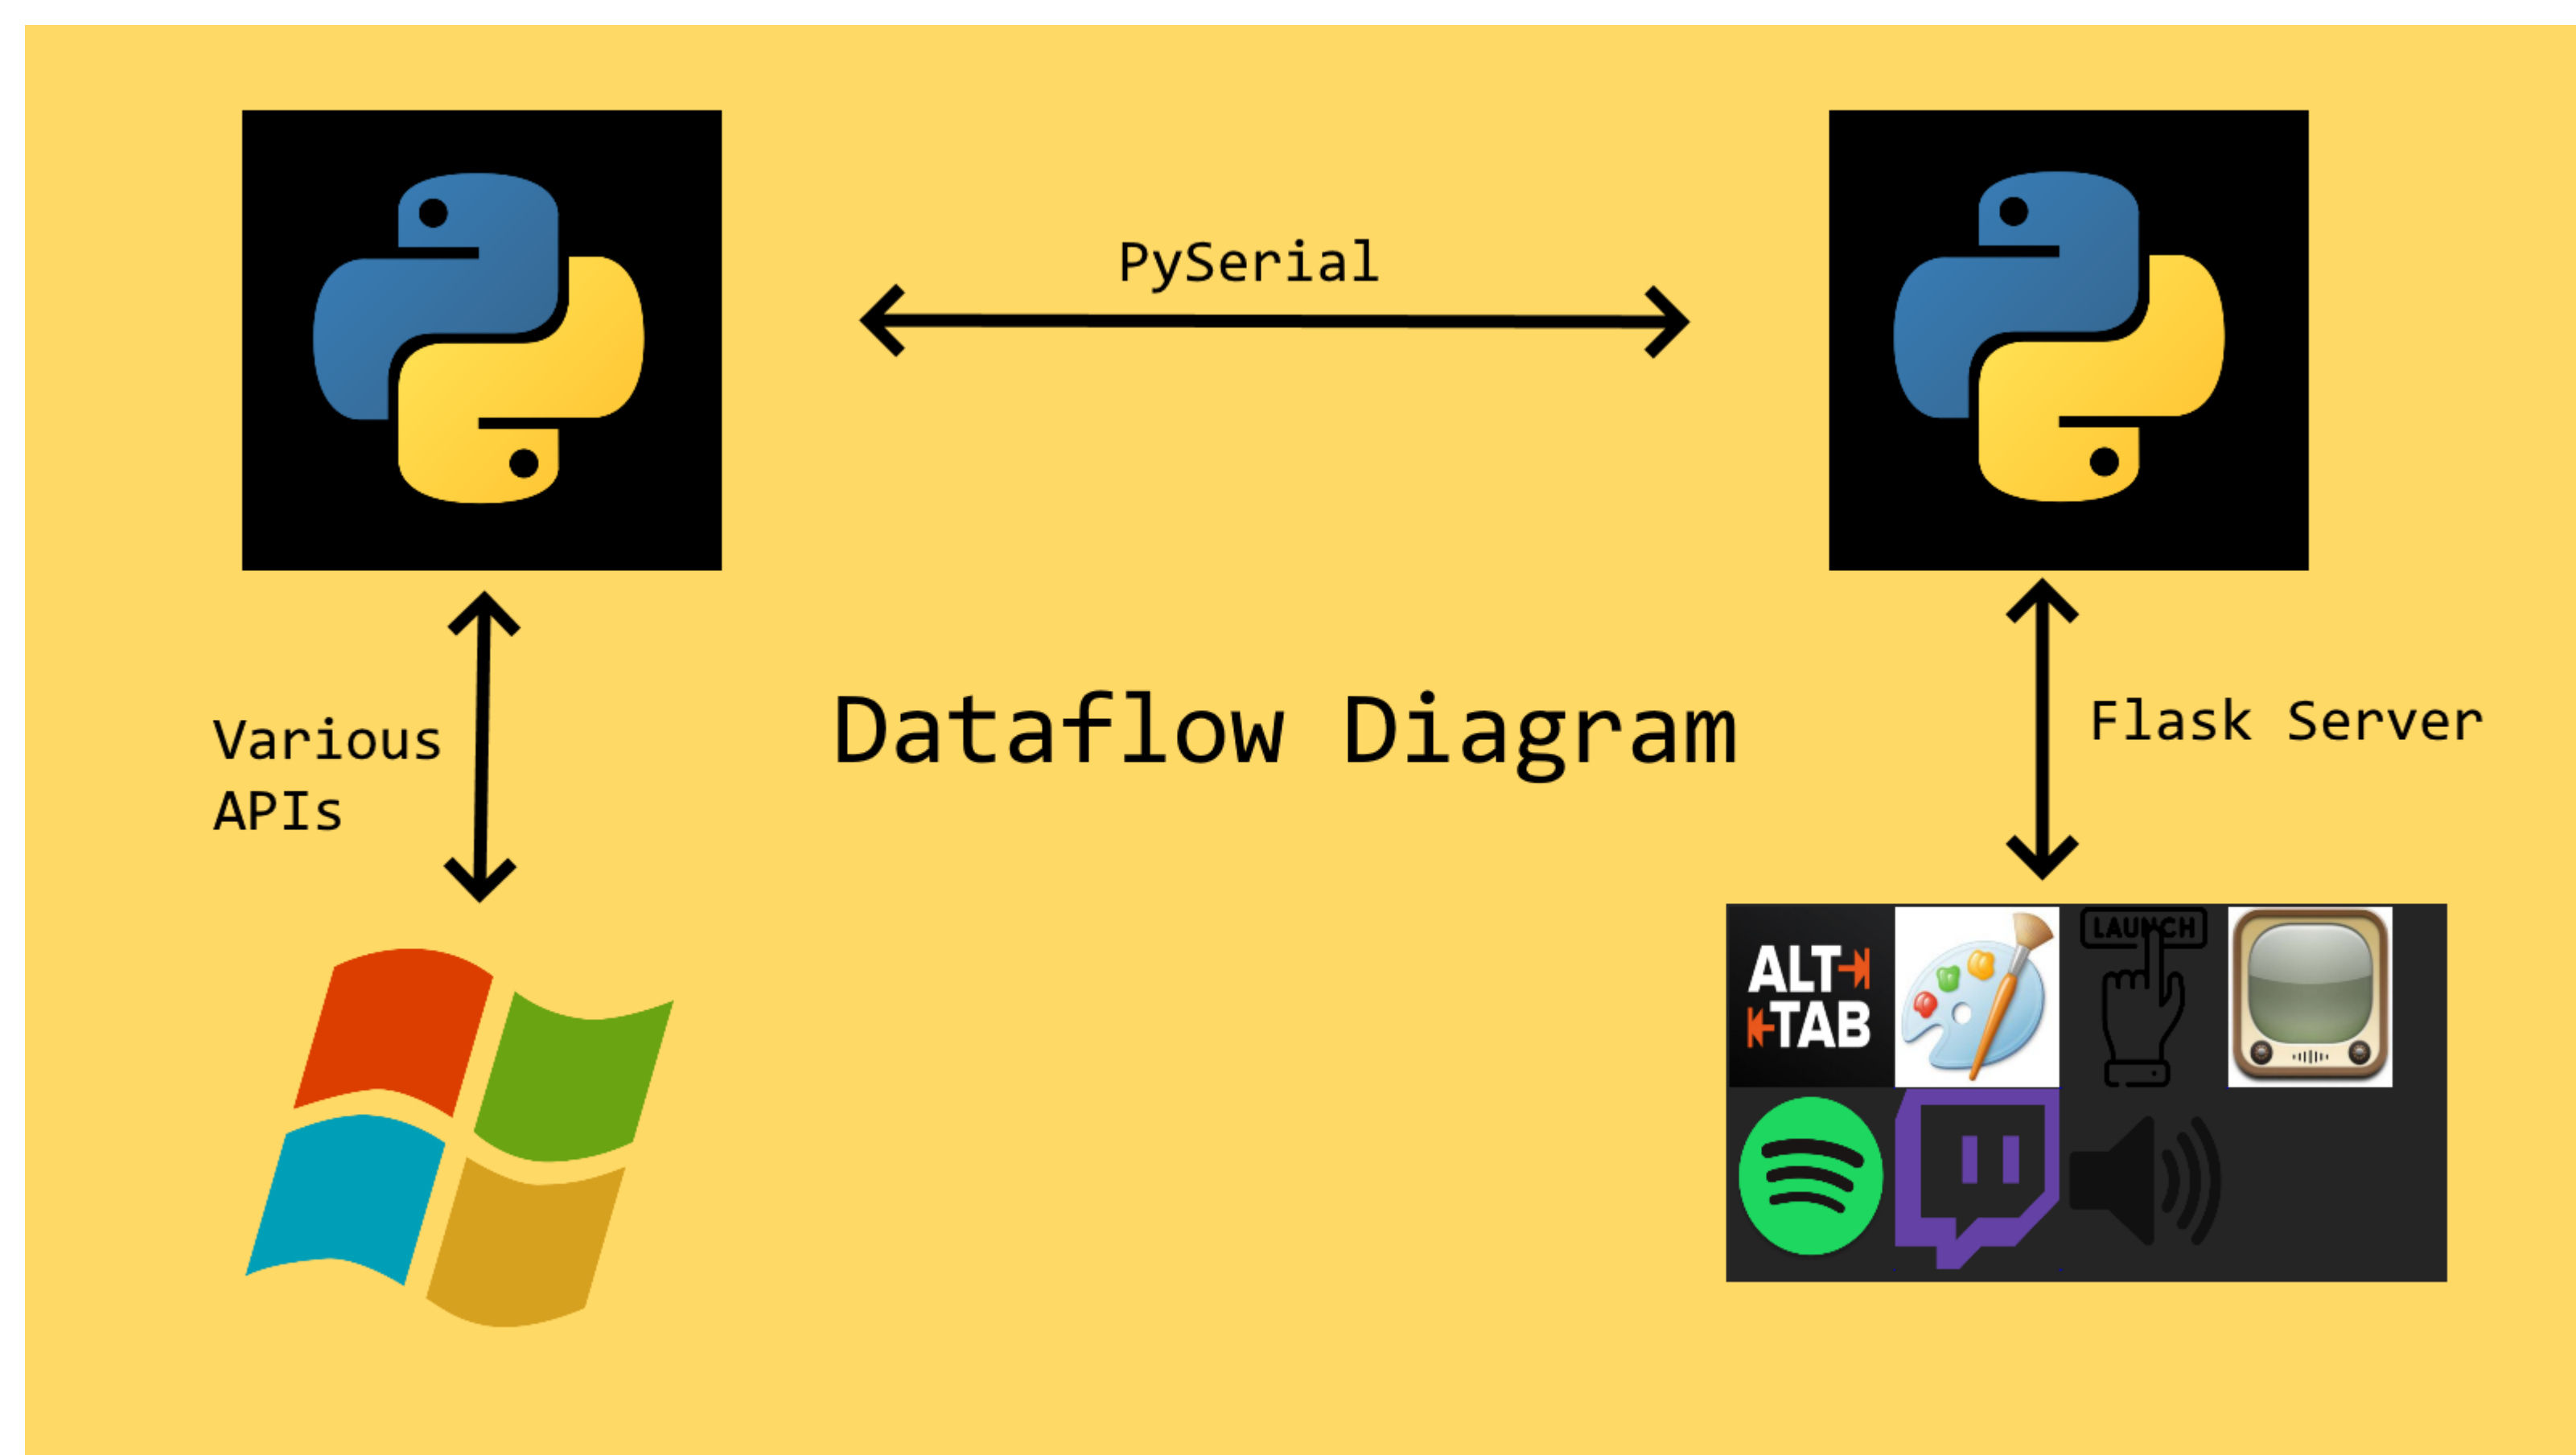

PC Pal (Team No. 4)

Max Goad (CS) Apurva Rai (CS) Tri Pham (CS) Jace Bayless (CS) Meet Kapadia (CS)

Description & Purpose

- External touch screen device that manipulates several features within a computer.
- Making certain features easily accessible without stopping a task.
- A hand-held monitor.

Windows

Our Device

Design

Ethical & Intellectual Property Issues

- Can't use product without a Raspberry Pi.
- Programmers must not plagiarize code.
- Keep up or exceed Broadcom standards so code doesn't get banned from use on the Pi.