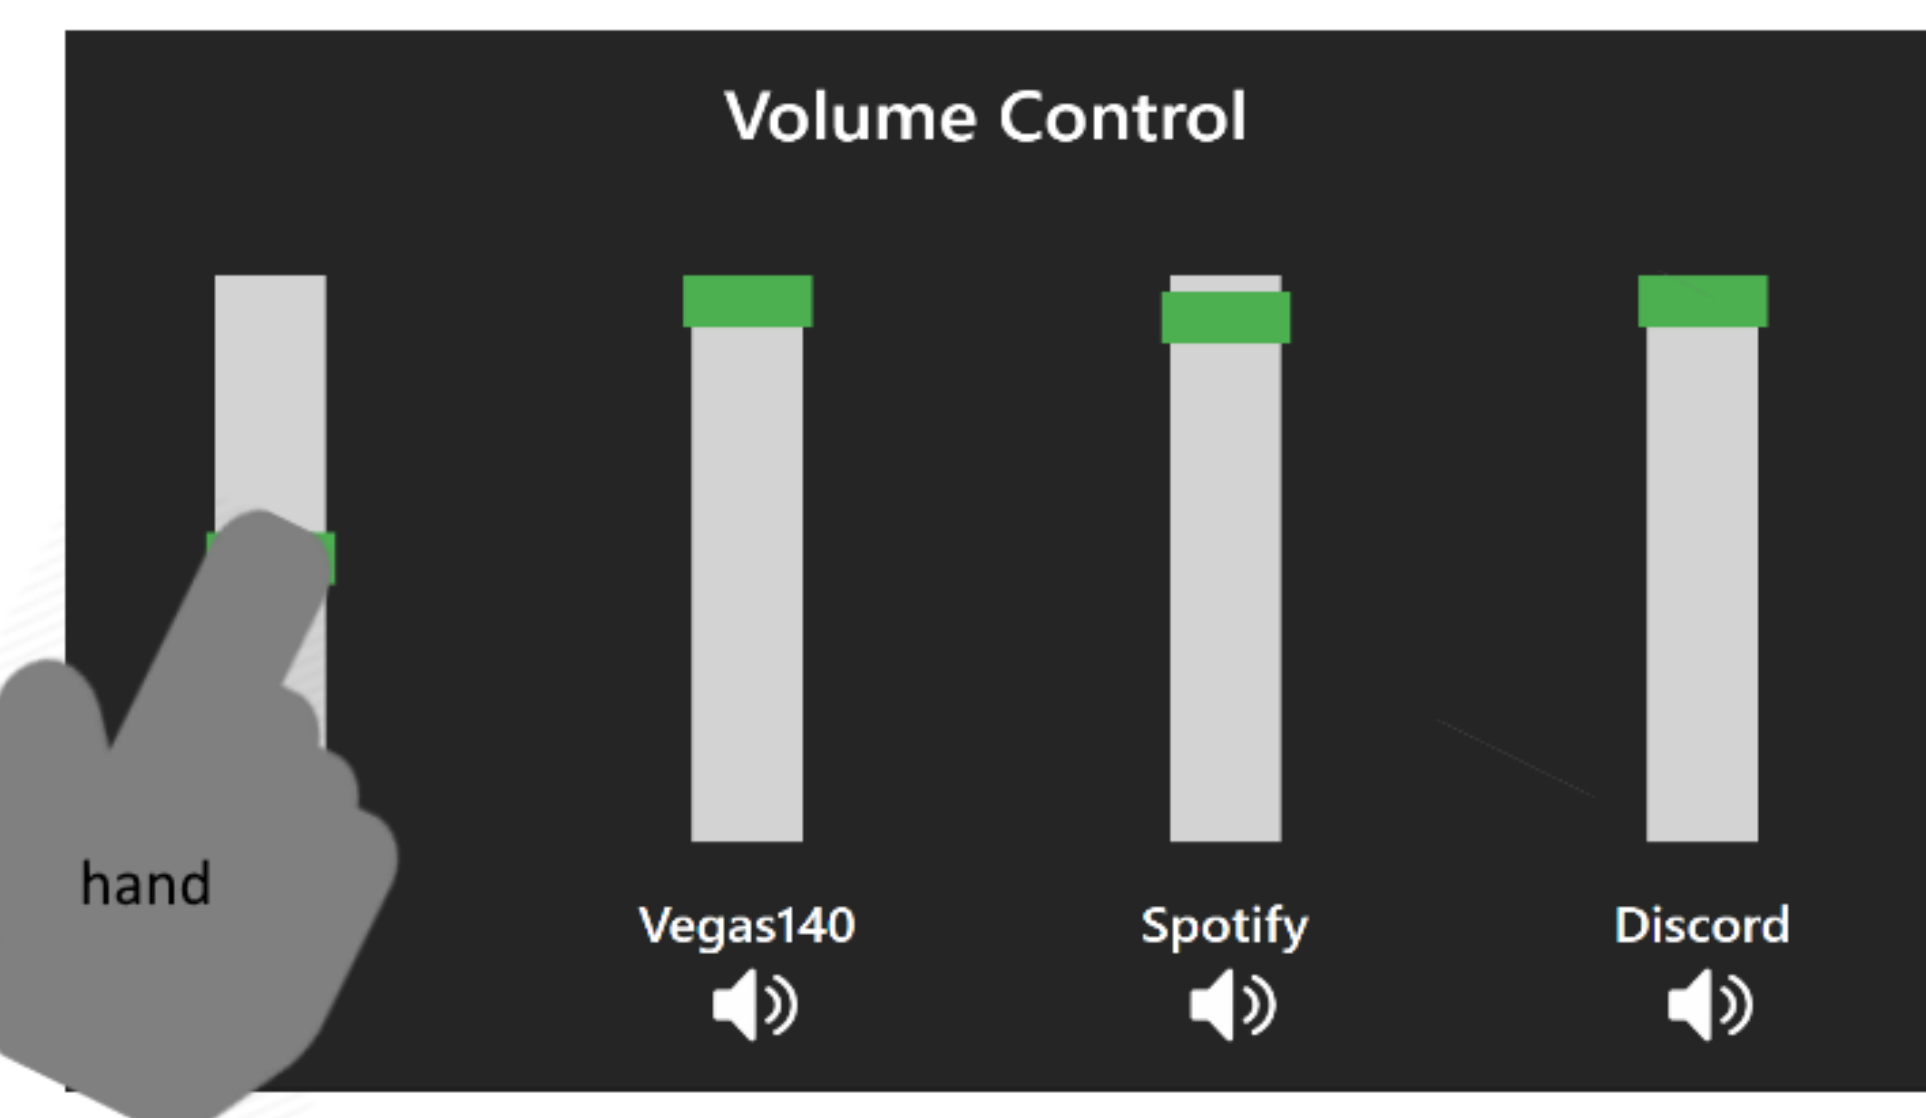

PC Pal (Team No. 4)

Max Goad (CS) Apurva Rai (CS) Tri Pham (CS) Jace Bayless (CS) Meet Kapadia (CS)

Description & Purpose

- External touch screen device that manipulates several features within a computer.
- Making certain features easily accessible without stopping a task.
- A hand-held monitor.

Windows

Our Device

Design

Ethical & Intellectual Property Issues

- Can't use product without a Raspberry Pi.
- Programmers must not plagiarize code.
- Keep up or exceed Broadcom standards so code doesn't get banned from use on the Pi.