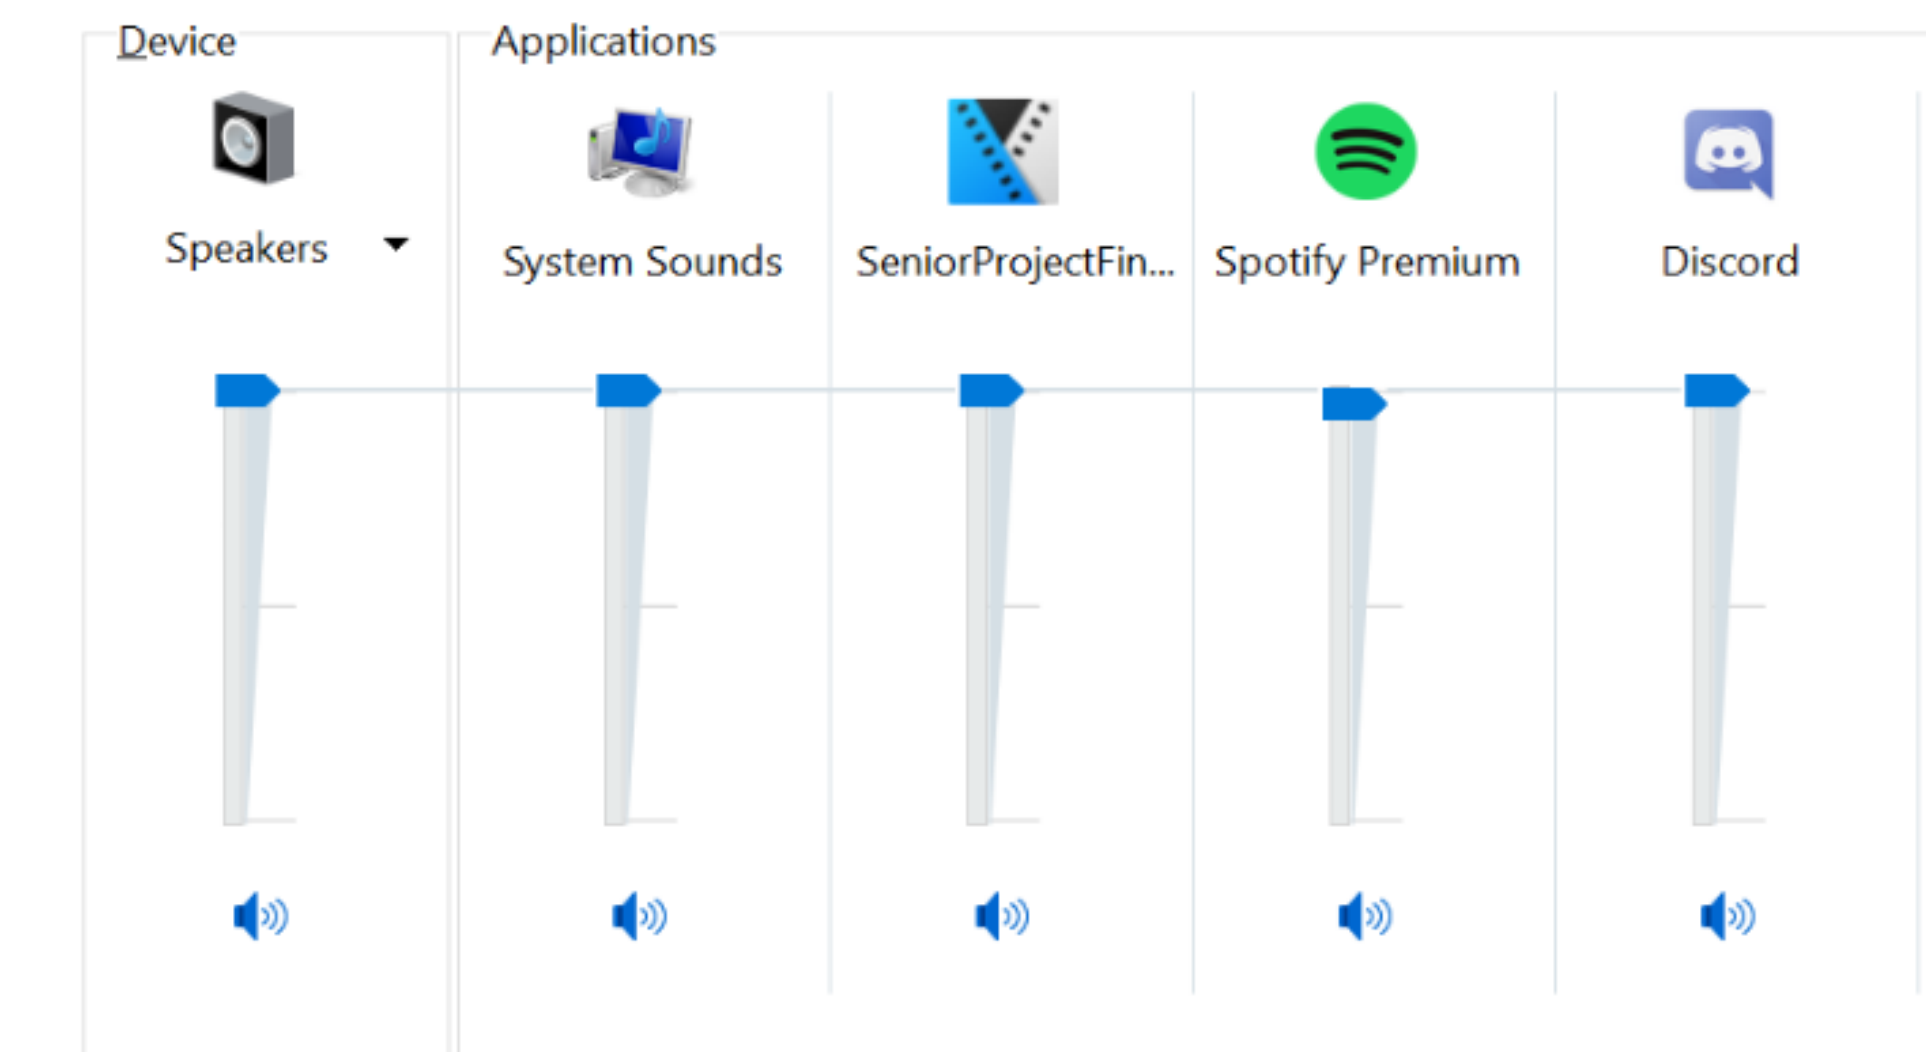

PC Pal (Team No. 4)

Max Goad (CS) Apurva Rai (CS) Tri Pham (CS) Jace Bayless (CS) Meet Kapadia (CS)

Description & Purpose

- External touch screen device that manipulates several features within a computer.
- Making certain features easily accessible without stopping a task.
- A hand-held monitor.